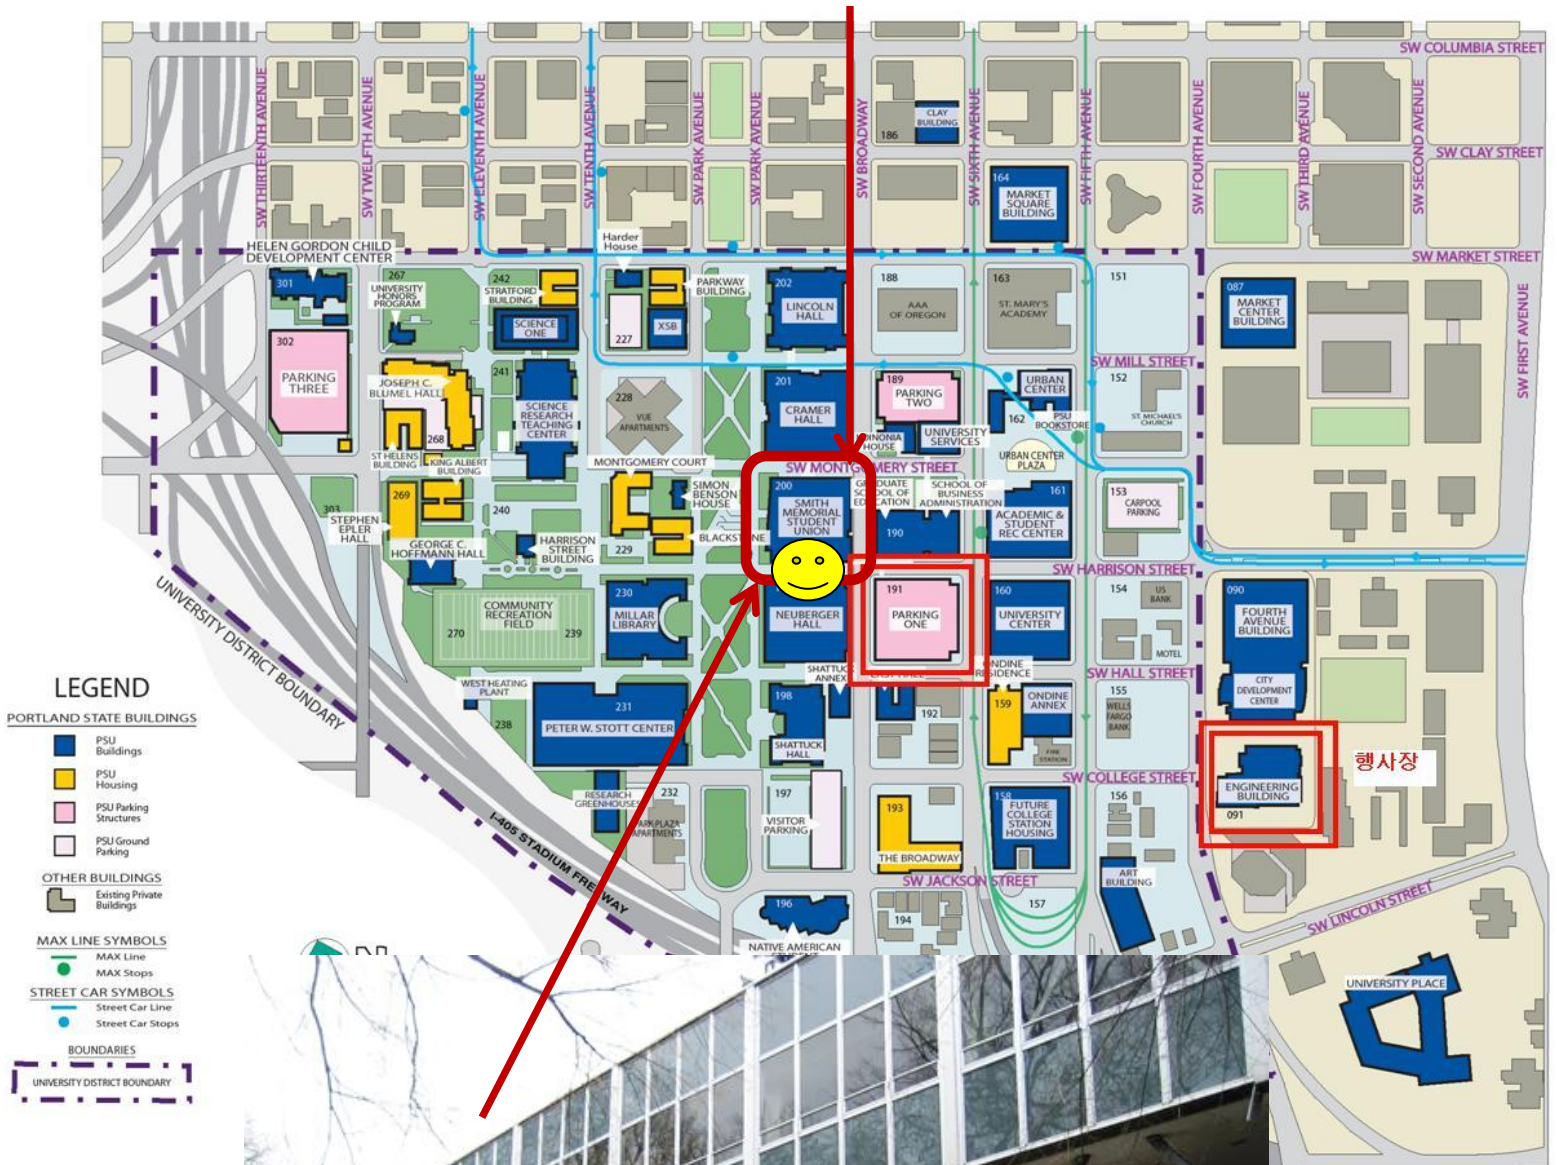

### Training Location - Portland State University

Smith Memorial Student Union, Cascade Room 238  
1825 SW Broadway, Second Floor

- Located in the heart of downtown Portland in the middle of campus. (See map on next page.)
- Easily accessible via public transportation, with a host of nearby accommodations and restaurants.

## MI Training Location

Portland State University  
Smith Memorial Student Union, Cascade Room 236  
1825 SW Broadway, Portland

- LEGEND**
- PORTLAND STATE BUILDINGS**
    - PSU Buildings
    - PSU Housing
    - PSU Parking Structures
    - PSU Ground Parking
  - OTHER BUILDINGS**
    - Existing Private Buildings
  - MAX LINE SYMBOLS**
    - MAX Line
    - MAX Stops
  - STREET CAR SYMBOLS**
    - Street Car Line
    - Street Car Stops
  - BOUNDARIES**
    - UNIVERSITY DISTRICT BOUNDARY