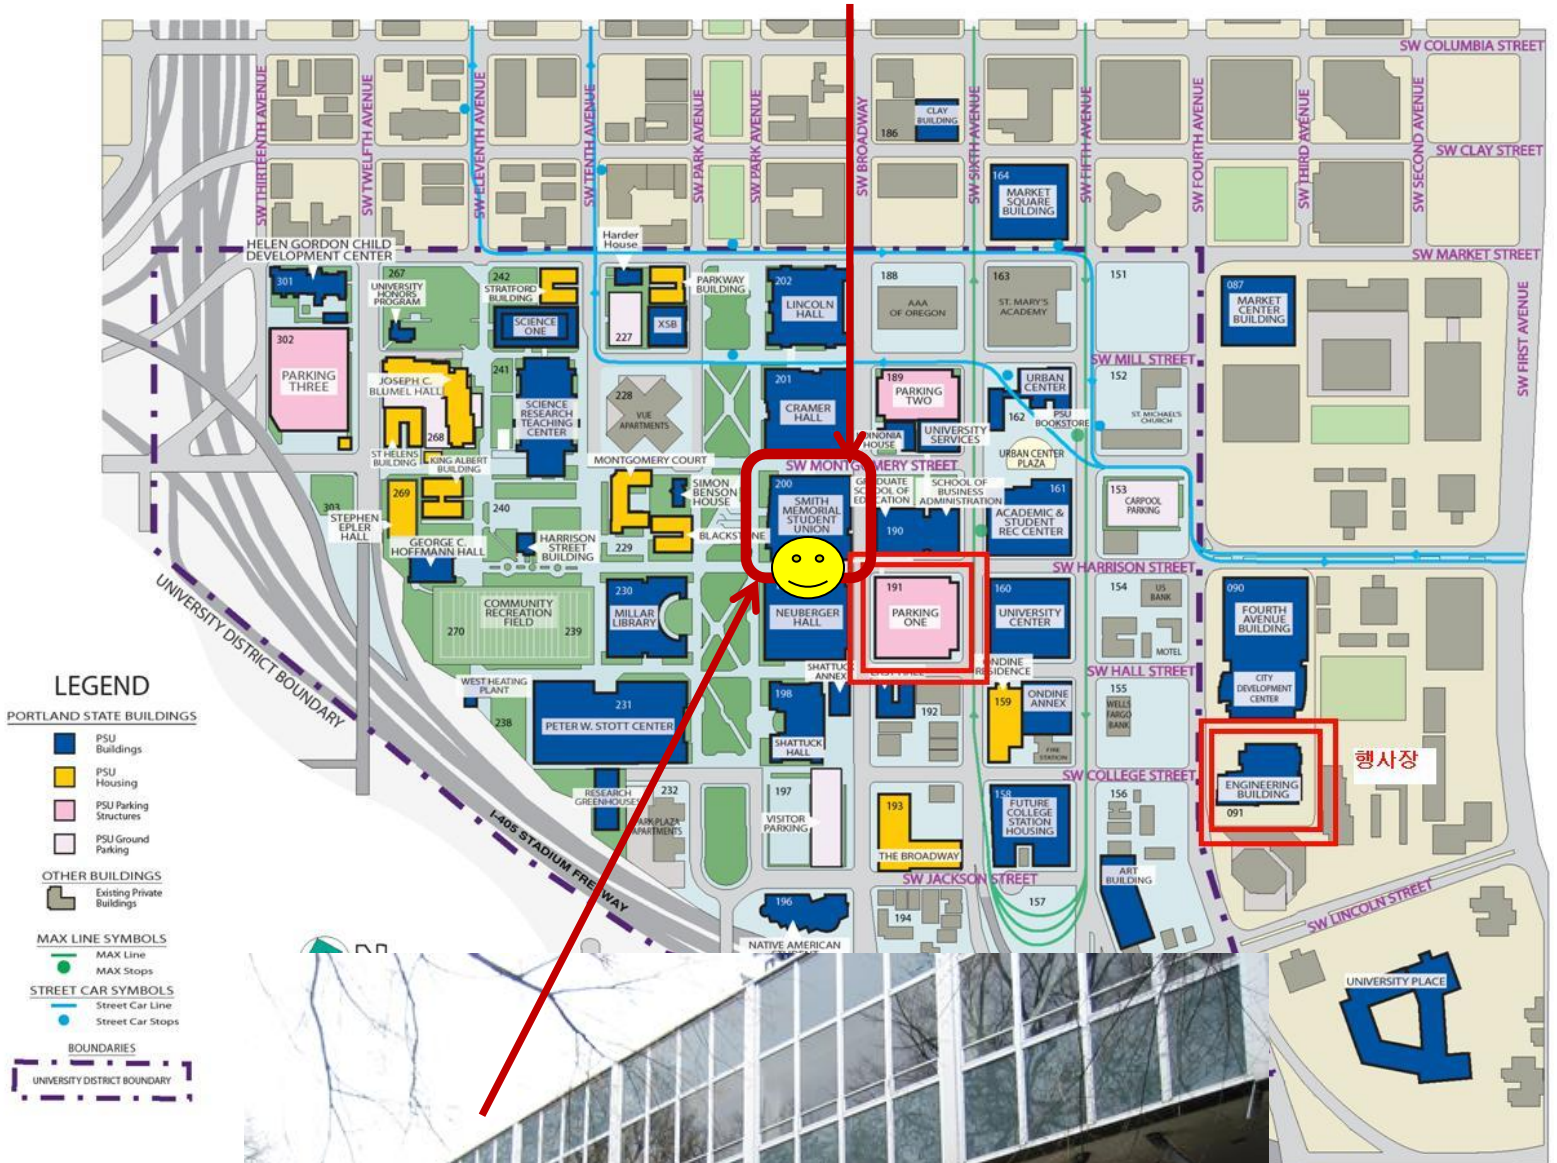

Daily Schedule

8:30am-4:30pm; Lunch: 12:00-1:15pm

Training Location - Portland State University

Smith Memorial Student Union, Cascade Room 238
1825 SW Broadway, Second Floor

- Located in the heart of downtown Portland in the middle of campus. (See map on next page.)
- Easily accessible via public transportation, with a host of nearby accommodations and restaurants.

More about the MI Training Series

with Dr. Ernst and Dr. Wahab

MI Training Location

Portland State University
Smith Memorial Student Union, Cascade Room 238
1825 SW Broadway, Portland

LEGEND

PORTLAND STATE BUILDINGS

BOUNDARIES

- UNIVERSITY DISTRICT BOUNDARY